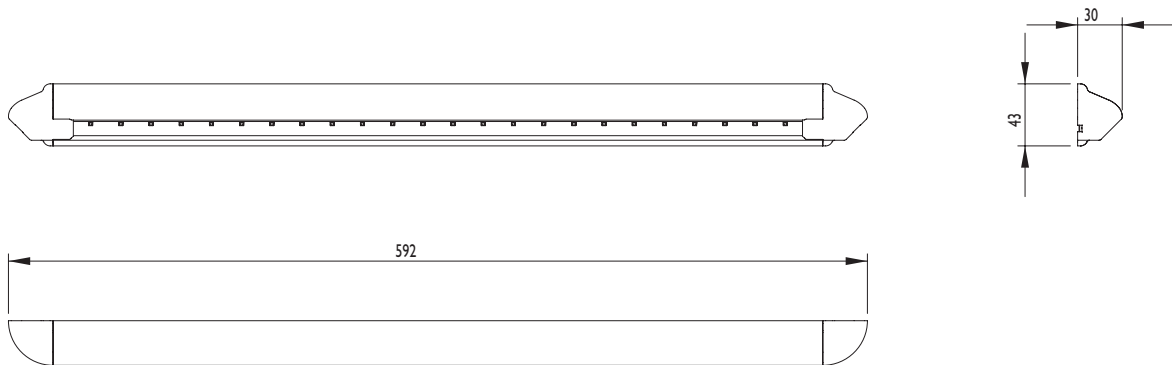

- **Long life high intensity LEDs*** – the Astro incorporates the Orizon LED strip light which uses the latest in LED technology offering optimum performance and extended life. The properties of these LEDs give greater luminosity allowing us to offer a brighter unit whilst using fewer LEDs to maintain the low power draw.
- **2 year guarantee*** – the high quality properties of this unit have enabled us to offer you an extended guarantee.
- **Increased spread of light** – the Astro is approximately twice as long as a standard awning light thereby increasing the spread of light along the side of caravan/vehicle offering greater external illumination.
- **Low energy** – at 1 metre the Astro will give a light reading of 35 Lux which is the equivalent to a 10W halogen bulb but uses 5 times less power in comparison, so it can be left on for much longer without draining the battery.
- **Waterproof to IP67** – the PCB, components and LEDs are completely encapsulated with polyurethane protecting against moisture ingress.
- Available in Cool White (LL2CW) and Warm White (LL2WW).

* PV2 LED strips

SPECIFICATION

ALL DIMENSIONS HAVE A TOLERANCE OF +/- 1mm

ASTRO (LL2)

Model No		LL2	LL2/2
Supply Voltage	Vdc	12	24
Voltage Range	Vdc	10 to 16	20 to 32
Average Current	A	0.18	0.11
Total Lumen Output	Lm	130	130
Tube/Bulb/LEDs	W	2.2W	2.2W
Weight	Kg	0.44	0.44
Temp. Range	°C	-30 to +40	-30 to +40