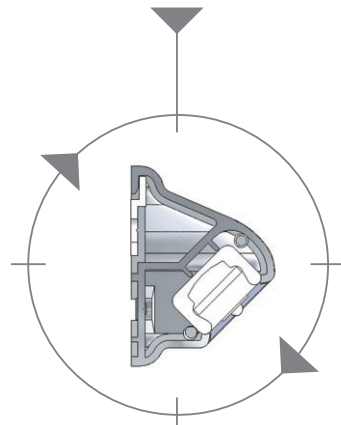

■ **Astro (LL2)**

- Long life high intensity LEDs
- 2 year guarantee
- Increased spread of light
- Low energy (only 2.2W)
- Waterproof to IP67

Internal View

|| See technical specifications overleaf >>>